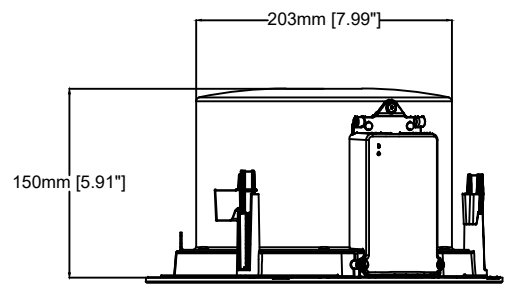

Ø310mm [Ø12.21"]

Ø283mm [Ø11.14"]

AXIS C1210-E Network Ceiling Speaker

Revision	v.01	Revision date	2022-09-21
Paper size	A4	Release date	2022-09-21
Created by	MS	Scale	1:6