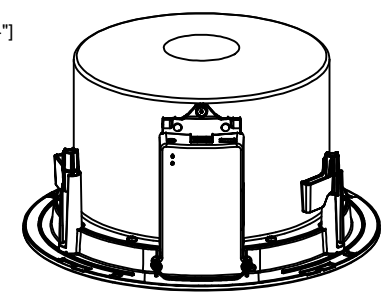

Ø310mm [Ø12.21"]

Ø283mm [Ø11.14"]

AXIS C1210-E Network Ceiling Speaker

Revision	v.01	Revision date	2022-09-21
Paper size	A4	Release date	2022-09-21
Created by	MS	Scale	1:6