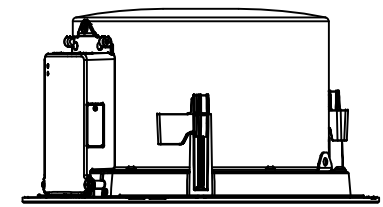

Ø310mm [Ø12.21"]

Ø283mm [Ø11.14"]

AXIS C1210-E Network Ceiling Speaker

Revision	v.01	Revision date	2022-09-21
Paper size	A4	Release date	2022-09-21
Created by	MS	Scale	1:6