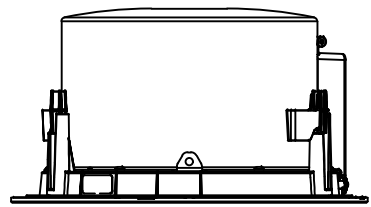

Ø310mm [Ø12.21"]

Ø283mm [Ø11.14"]

AXIS C1210-E Network Ceiling Speaker

Revision	v.01	Revision date	2022-09-21
Paper size	A4	Release date	2022-09-21
Created by	MS	Scale	1:6