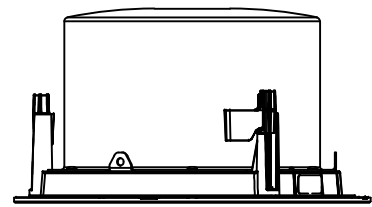

Ø310mm [Ø12.21"]

Ø283mm [Ø11.14"]

AXIS C1210-E Network Ceiling Speaker

Revision	v.01	Revision date	2022-09-21
Paper size	A4	Release date	2022-09-21
Created by	MS	Scale	1:6