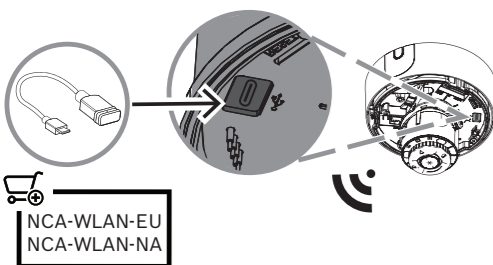

10 |

AUDIO				ALARM			
OUT	GND	GND	IN	GND	IN	OUT	OUT

en Quick installation guide

Bosch Security Systems B.V.
Torenallee 49
5617 BA Eindhoven
Netherlands
www.boschsecurity.com
© Bosch Security Systems B.V., 2024

Building solutions for a better life.

11 |

12 |

13 |

14 |

15 |

Project Assistant app
Windows | iOS | Android

<https://downloadstore.boschsecurity.com/>