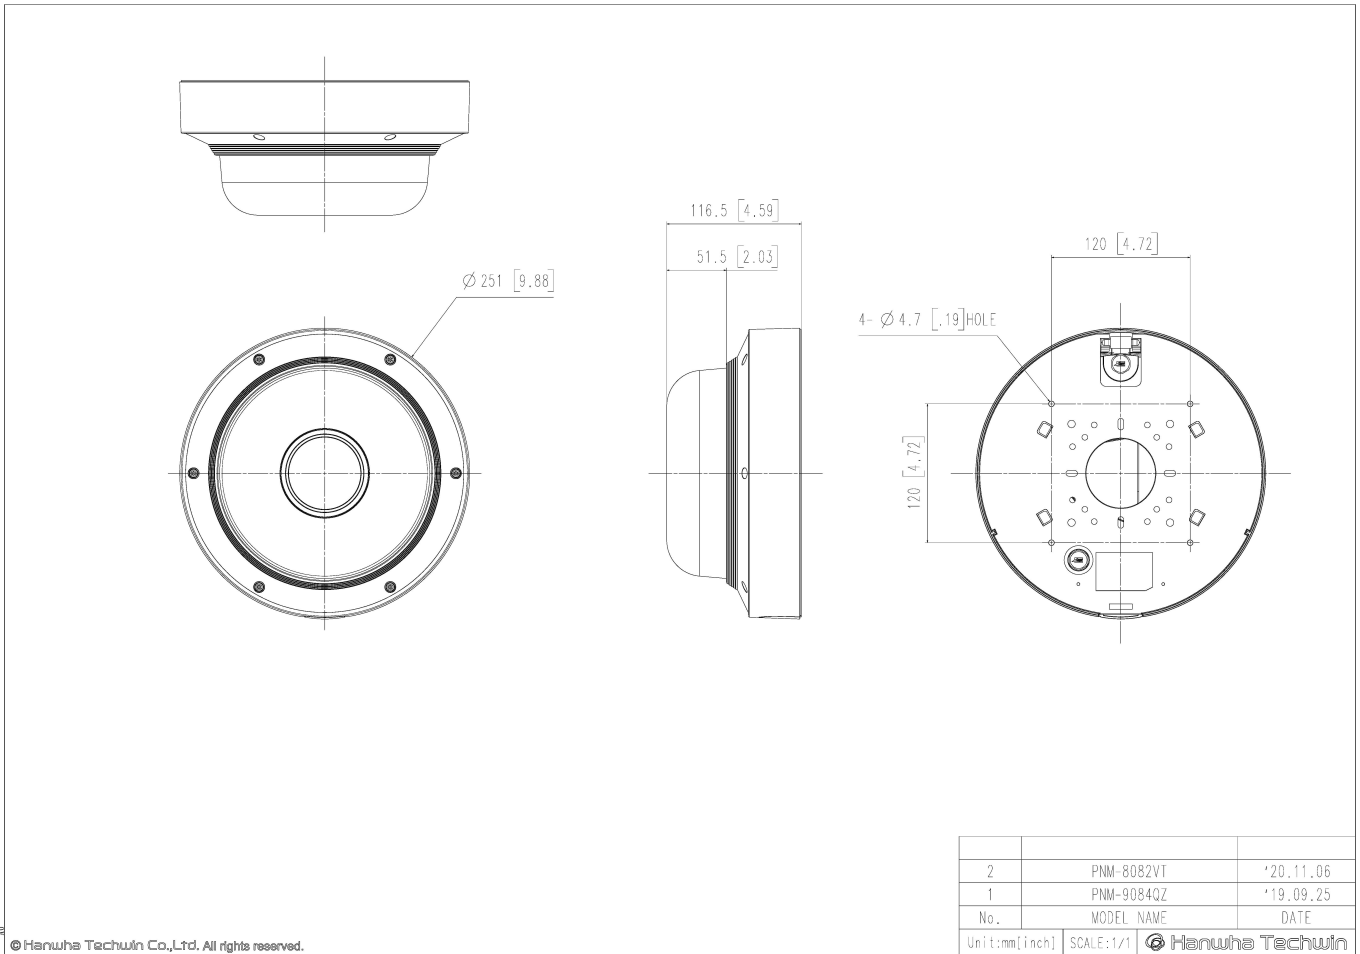

Mechanical

Color / Material	White / Aluminum
RAL Code	RAL9003
Product Dimensions / Weight	Ø251x116.5mm / 3Kg
Compatible Conduit hole / Gangbox	3/4"
Hanging Mount (Dome)	SBP-276HMW

DORI (EN62676-4 standard)

Detect (25PPM/ 8PPF)	Wide: 28.4m(11.18ft) / Tele: 71.8m(28.27ft)
Observe (63PPM/ 19PPF)	Wide: 11.4m(4.49ft) / Tele: 28.7m(11.30ft)
Recognize (125PPM/ 38PPF)	Wide: 5.7m(2.24ft) / Tele: 14.4m(5.67ft)
Identify (250PPM/ 76PPF)	Wide: 2.8m(1.10ft) / Tele: 7.8m(3.07ft)

PNM-8082VT

2MP x 3ch Multi-directional Camera

CAD

Unit:mm [inch]

© Hanwha Techwin Co., Ltd. All rights reserved.