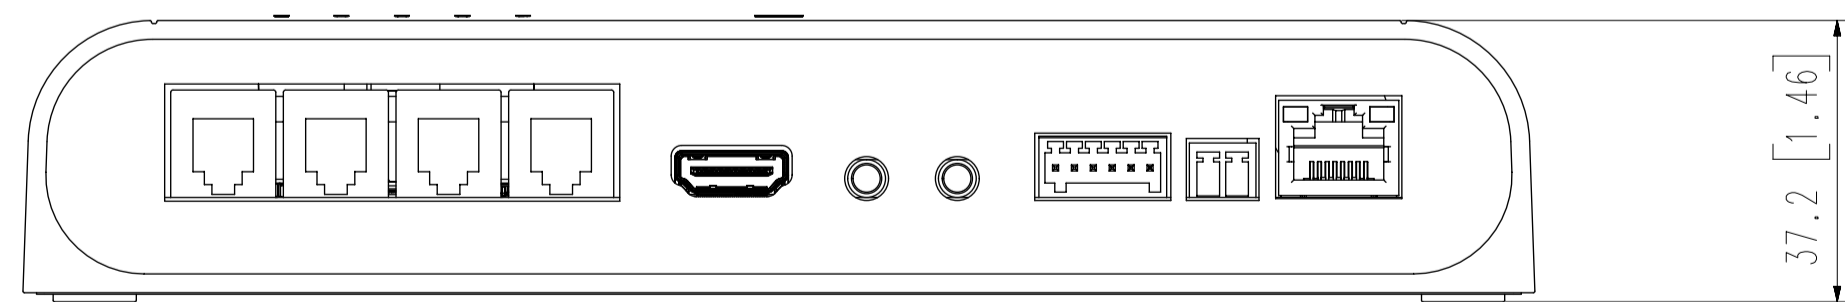

NO	PART NAME	CODE NO.	MATERIAL	Q'TY	REMARK
1	ASSY_FINAL-05_PNM-9000QB	074625	Check note	1	-

1	PNM-9000QB	2020.08.26
No.	MODEL NAME	DATE
Unit:mm [inch]	SCALE:1/1	© Hanwha Techwin