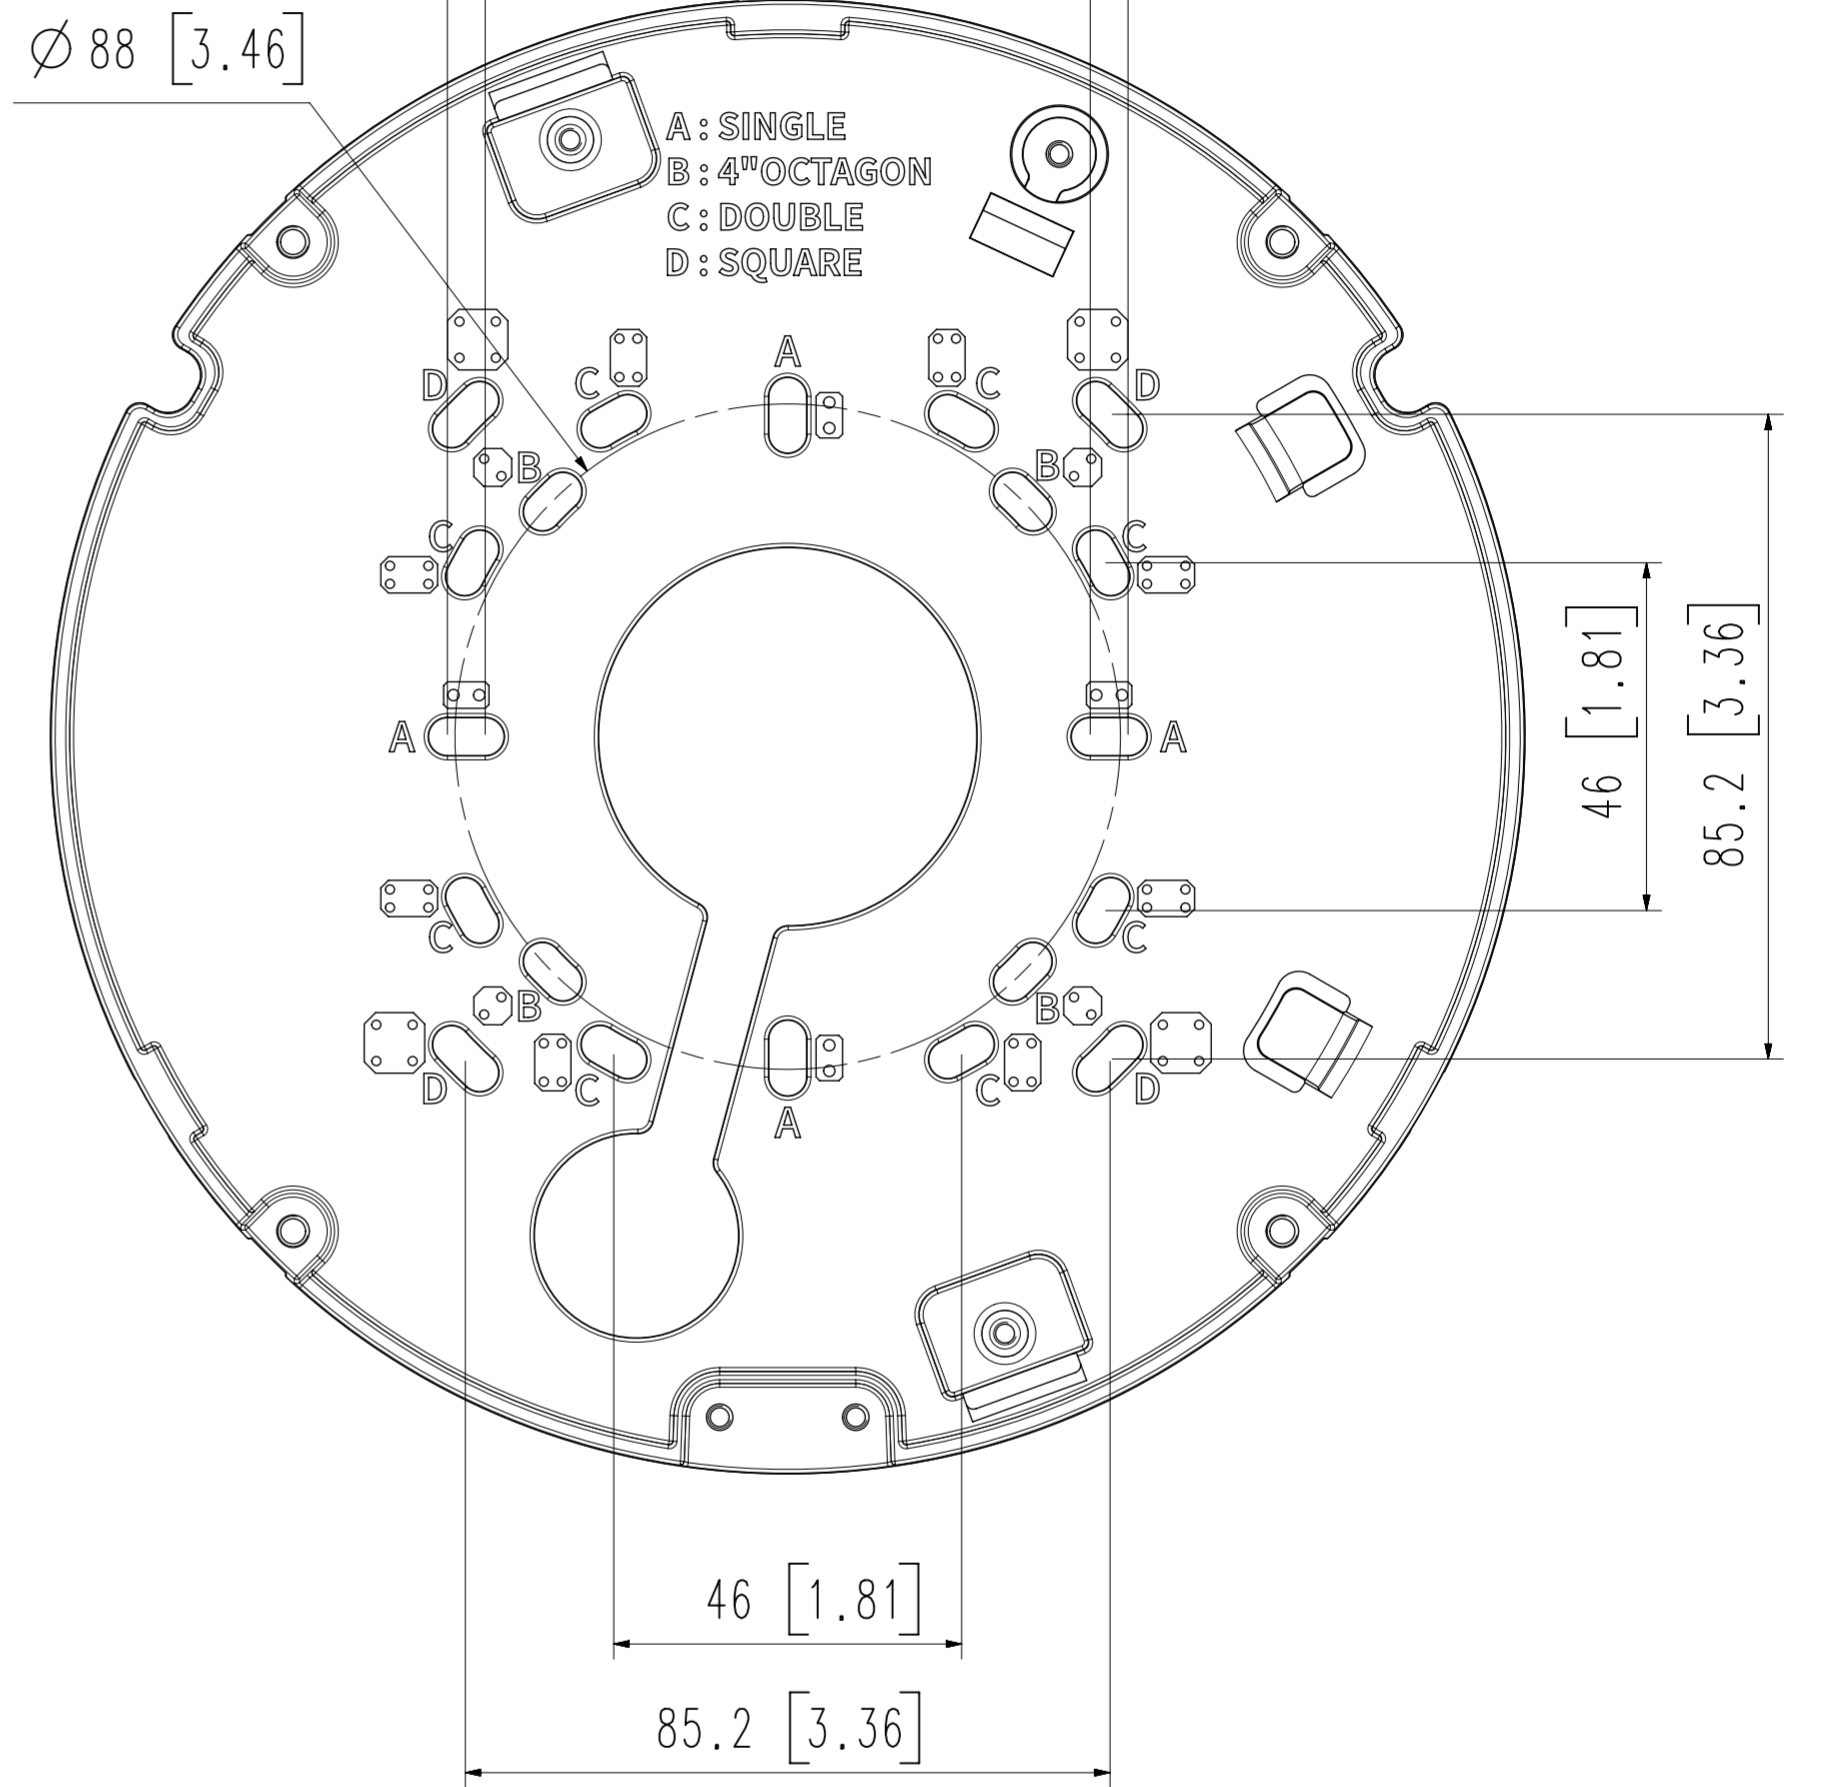

Ø 200 [7.87]

80 [3.15]

Ø 88 [3.46]

3		
2		
1	PNM-C16013RVQ	23.11.06
No.	MODEL NAME	DATE
Unit: mm [inch] SCALE: 1/1		Hanwha Vision