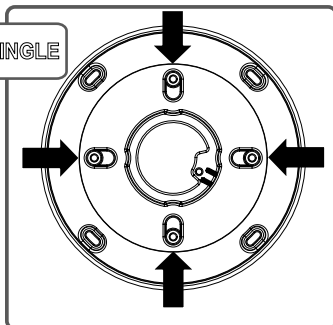

Hanging Adaptor

SBP-120HMW
SBP-140HMW
SBP-160HMW1
SBP-180HMW1

Installation Precautions

- Make sure that the installation place can endure at least 4 times of the total weight of the Hanging Adaptor, Camera, and Wall/Ceiling/Parapet Mount.
- The Hanging Adaptor can be also connected to 1 1/2" PF screw-thread pipe as well as to the Wall/Ceiling/Parapet Mount.

Package

HANGING ADAPTOR

SCREWS (4EA)

Installation

SBP-120HMW
Ø 110 ~ 120 (mm)

1-1

1-2

SBP-140HMW
Ø 121 ~ 140 (mm)

2-1

SBP-160HMW1/180HMW1
Ø 141 ~ 160 / 161 ~ 180 (mm)

2-2

2-3