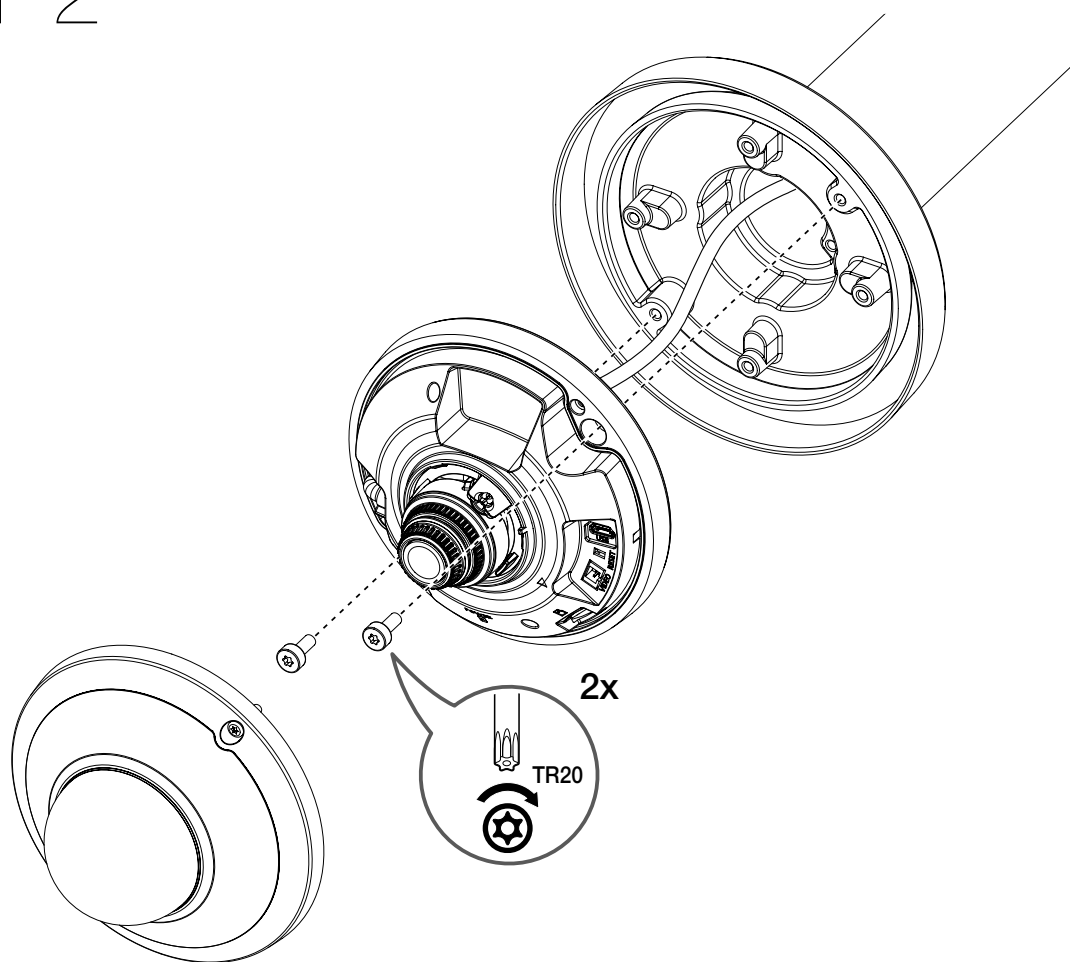

Hanging Adaptor

SBP-120HMW
SBP-140HMW
SBP-160HMW1
SBP-180HMW1

Installation Precautions

- Make sure that the installation place can endure at least 4 times of the total weight of the Hanging Adaptor, Camera, and Wall/Ceiling/Parapet Mount.
- The Hanging Adaptor can be also connected to 1 1/2" PF screw-thread pipe as well as to the Wall/Ceiling/Parapet Mount.

Package

HANGING ADAPTOR

SCREWS (4EA)

Installation

SBP-120HMW
Ø 110 ~ 120 (mm)

1-1

1-2

SBP-140HMW
Ø 121 ~ 140 (mm)

2-1

SBP-160HMW1/180HMW1
Ø 141 ~ 160 / 161 ~ 180 (mm)

2-2

2-3