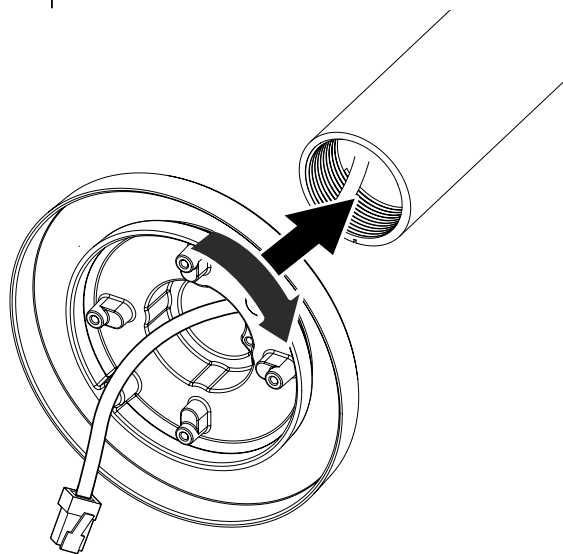

Hanging Adaptor

SBP-120HMW
SBP-140HMW
SBP-160HMW1
SBP-180HMW1

Installation Precautions

- Make sure that the installation place can endure at least 4 times of the total weight of the Hanging Adaptor, Camera, and Wall/Ceiling/Parapet Mount.
- The Hanging Adaptor can be also connected to 1 1/2" PF screw-thread pipe as well as to the Wall/Ceiling/Parapet Mount.

Package

HANGING ADAPTOR

SCREWS (4EA)

Installation

SBP-120HMW
Ø 110 ~ 120 (mm)

1-1

1-2

SBP-140HMW
Ø 121 ~ 140 (mm)

2-1

SBP-160HMW1/180HMW1
Ø 141 ~ 160 / 161 ~ 180 (mm)

2-2

2-3