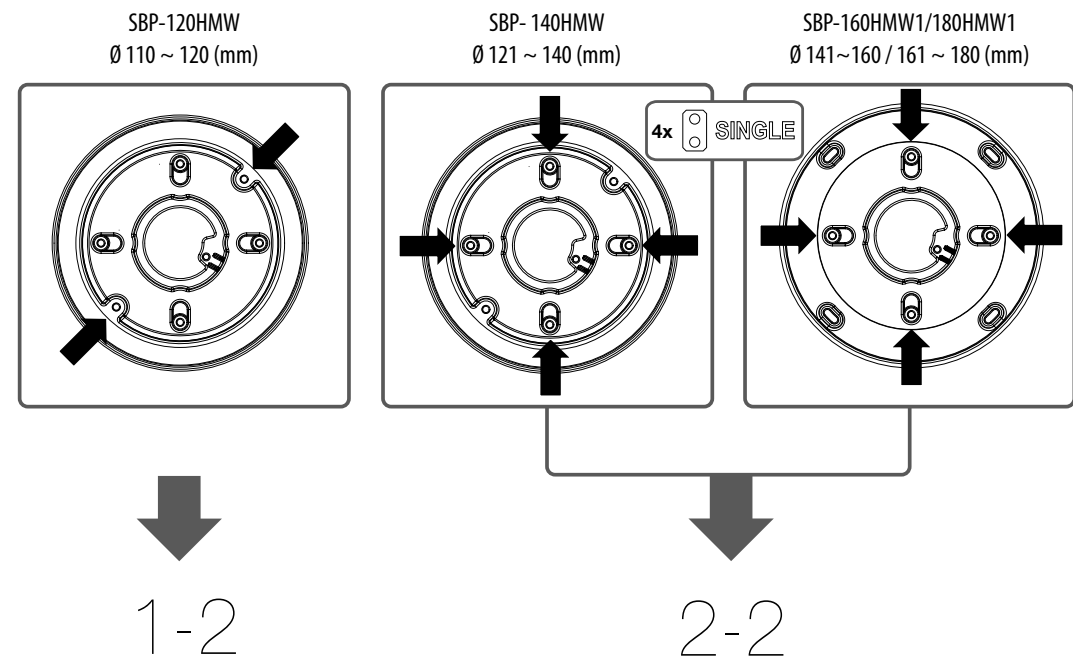

Hanging Adaptor

SBP-120HMW
SBP-140HMW
SBP-160HMW1
SBP-180HMW1

Installation Precautions

- Make sure that the installation place can endure at least 4 times of the total weight of the Hanging Adaptor, Camera, and Wall/Ceiling/Parapet Mount.
- The Hanging Adaptor can be also connected to 1 1/2" PF screw-thread pipe as well as to the Wall/Ceiling/Parapet Mount.

Package

HANGING ADAPTOR

SCREWS (4EA)

Installation

SBP-120HMW
Ø 110 ~ 120 (mm)

1-1

1-2

SBP-140HMW
Ø 121 ~ 140 (mm)

2-1

SBP-160HMW1/180HMW1
Ø 141 ~ 160 / 161 ~ 180 (mm)

2-2

2-3