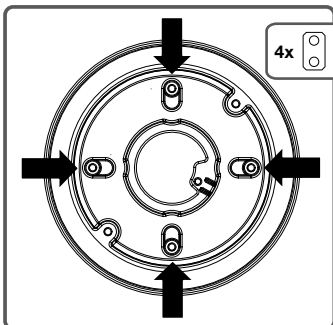

Hanging Adaptor

SBP-120HMW
SBP-140HMW
SBP-160HMW1
SBP-180HMW1

Installation Precautions

- Make sure that the installation place can endure at least 4 times of the total weight of the Hanging Adaptor, Camera, and Wall/Ceiling/Parapet Mount.
- The Hanging Adaptor can be also connected to 1 1/2" PF screw-thread pipe as well as to the Wall/Ceiling/Parapet Mount.

Package

HANGING ADAPTOR

SCREWS (4EA)

Installation

SBP-120HMW
Ø 110 ~ 120 (mm)

1-1

1-2

SBP-140HMW
Ø 121 ~ 140 (mm)

2-1

SBP-160HMW1/180HMW1
Ø 141 ~ 160 / 161 ~ 180 (mm)

2-2

2-3