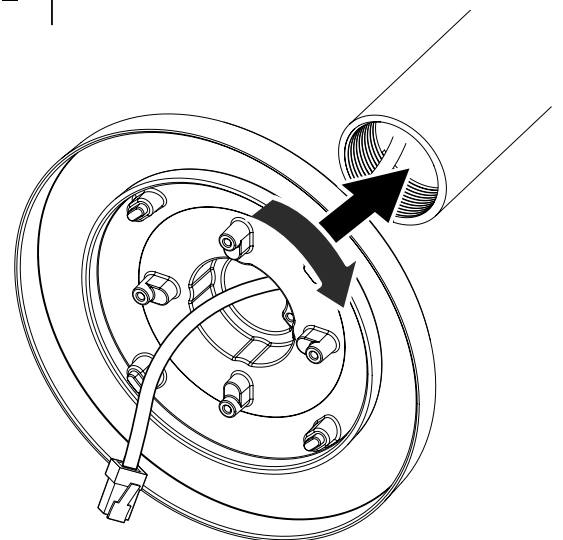

Hanging Adaptor

SBP-120HMW
SBP-140HMW
SBP-160HMW1
SBP-180HMW1

Installation Precautions

- Make sure that the installation place can endure at least 4 times of the total weight of the Hanging Adaptor, Camera, and Wall/Ceiling/Parapet Mount.
- The Hanging Adaptor can be also connected to 1 1/2" PF screw-thread pipe as well as to the Wall/Ceiling/Parapet Mount.

Package

HANGING ADAPTOR

SCREWS (4EA)

Installation

SBP-120HMW
Ø 110 ~ 120 (mm)

1-1

1-2

SBP-140HMW
Ø 121 ~ 140 (mm)

2-1

SBP-160HMW1/180HMW1
Ø 141 ~ 160 / 161 ~ 180 (mm)

2-2

2-3