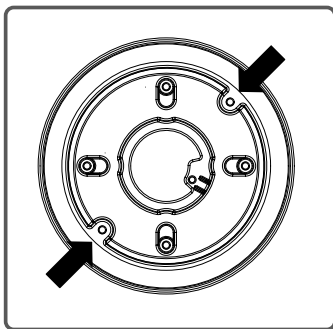

Hanging Adaptor

SBP-120HMW
SBP-140HMW
SBP-160HMW1
SBP-180HMW1

Installation Precautions

- Make sure that the installation place can endure at least 4 times of the total weight of the Hanging Adaptor, Camera, and Wall/Ceiling/Parapet Mount.
- The Hanging Adaptor can be also connected to 1 1/2" PF screw-thread pipe as well as to the Wall/Ceiling/Parapet Mount.

Package

HANGING ADAPTOR

SCREWS (4EA)

Installation

SBP-120HMW
Ø 110 ~ 120 (mm)

1-1

1-2

SBP-140HMW
Ø 121 ~ 140 (mm)

2-1

SBP-160HMW1/180HMW1
Ø 141 ~ 160 / 161 ~ 180 (mm)

2-2

2-3