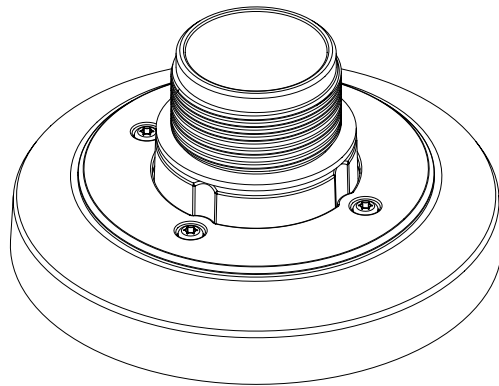

Hanging Adaptor

SBP-120HMW
SBP-140HMW
SBP-160HMW1
SBP-180HMW1

Installation Precautions

- Make sure that the installation place can endure at least 4 times of the total weight of the Hanging Adaptor, Camera, and Wall/Ceiling/Parapet Mount.
- The Hanging Adaptor can be also connected to 1 1/2" PF screw-thread pipe as well as to the Wall/Ceiling/Parapet Mount.

Package

HANGING ADAPTOR

SCREWS (4EA)

Installation

SBP-120HMW
Ø 110 ~ 120 (mm)

1-1

1-2

SBP-140HMW
Ø 121 ~ 140 (mm)

2-1

SBP-160HMW1/180HMW1
Ø 141 ~ 160 / 161 ~ 180 (mm)

2-2

2-3