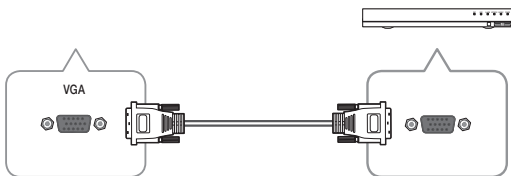

Connecting external devices

- Connecting the VGA (D-SUB) cable