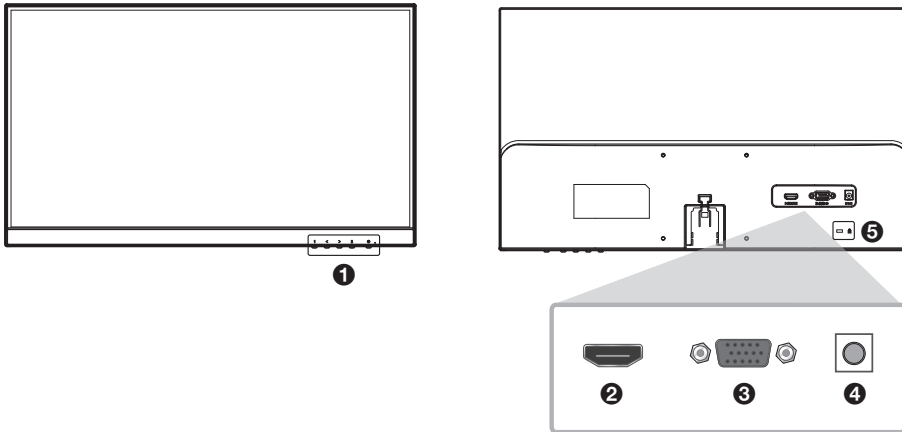

### Package Contents

Monitor / Power Cord / Power Adapter / Quick Start Guide / HDMI Cable / Stand

### Names and functions of each part

- 1 Panel keys    2 HDMI    3 VGA    4 Power    5 Anti-theft Lock