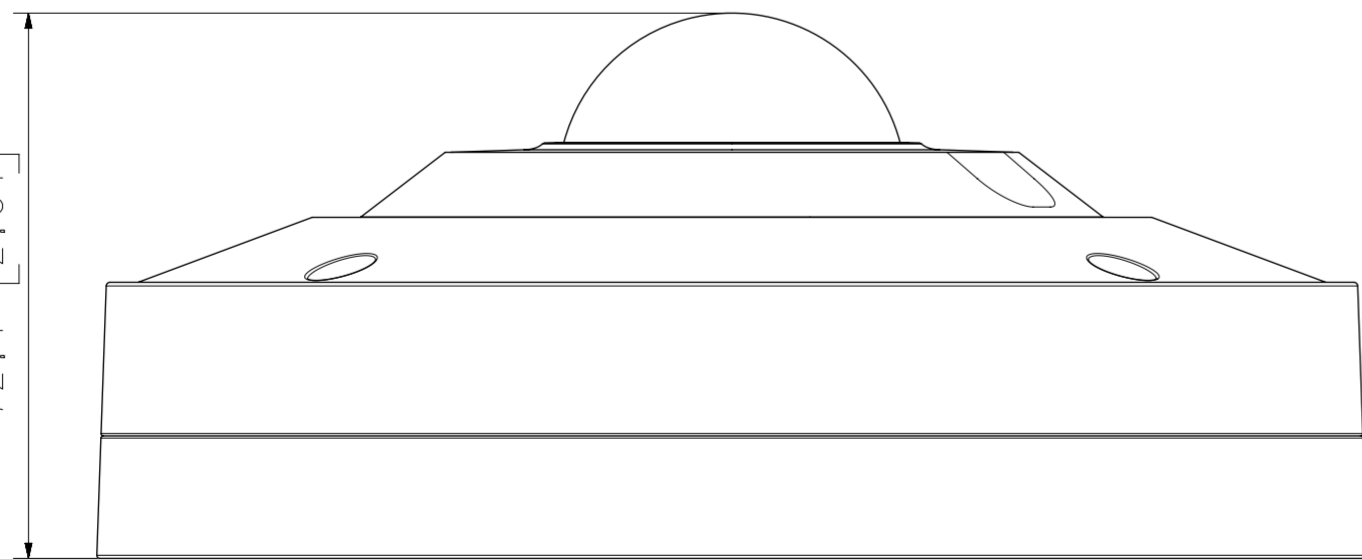

Ø 168 [6.61]

Ø 46 [1.81]

72.1 [2.84]

3	파생 MODEL2	
2	파생 MODEL1	
1	XNF-9010RS	'20.09.02
No.	MODEL NAME	DATE
Unit:mm[inch] SCALE:1/1		© Hanwha Techwin