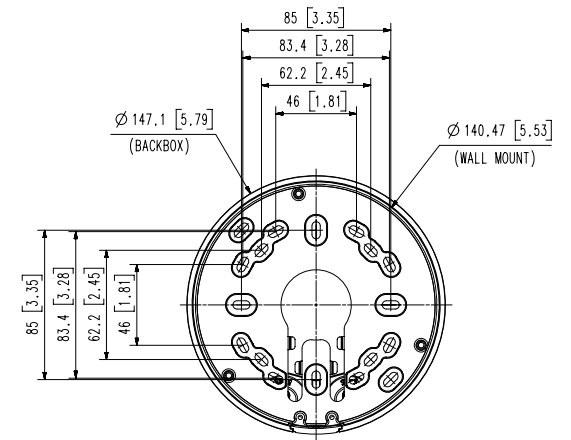

Mechanical

Color / Material	White / Aluminum + PC Hard-coated window
RAL Code	RAL9003
Product Dimensions / Weight	Ø93.4x276.6mm(Ø3.68x10.89"), 1640g(3.62 lb)
Compatible Conduit hole / Gangbox	SBO-147BA(Sold seperately) single, double, 4" octagon, 4" square

DORI (EN62676-4 standard)

Detect (25PPM/ 8PPF)	Wide: 51.7m(169.64ft) / Tele: 174.5m(572.64ft)
Observe (63PPM/ 19PPF)	Wide: 20.7m(67.85ft) / Tele: 69.8m(229.06ft)
Recognize (125PPM/ 38PPF)	Wide: 10.3m(33.93ft) / Tele: 34.9m(114.53ft)
Identify (250PPM/ 76PPF)	Wide: 5.2m(16.96ft) / Tele: 17.5m(57.26ft)

4	XNO-C6083R	'21.09.24
3	XNO-C7083R	'21.09.24
2	XNO-C8083R	'21.09.24
1	XNO-C9083R	'21.09.24
No.	MODEL NAME	DATE

Unit:mm[inch] SCALE:1/2 © Hanwha Techwin

A2

© Hanwha Techwin Co.,Ltd. All rights reserved.