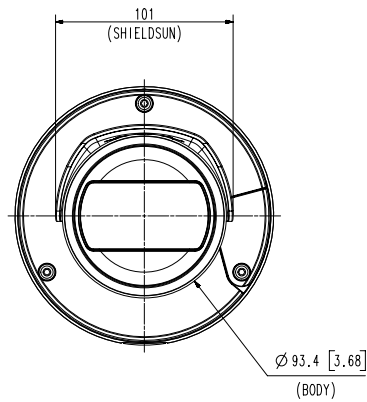

Mechanical

Color / Material	White / Aluminum + PC Hard-coated window
RAL Code	RAL9003
Product Dimensions / Weight	Ø93.4x276.6mm(Ø3.68x10.89"), 1640g(3.62 lb)
Compatible Conduit hole / Gangbox	SBO-147BA(Sold seperately) single, double, 4" octagon, 4" square

4	XNO-C6083R	'21.09.24
3	XNO-C7083R	'21.09.24
2	XNO-C8083R	'21.09.24
1	XNO-C9083R	'21.09.24
No.	MODEL NAME	DATE

Unit:mm[inch] SCALE:1/2 © Hanwha Techwin

A2

© Hanwha Techwin Co.,Ltd. All rights reserved.