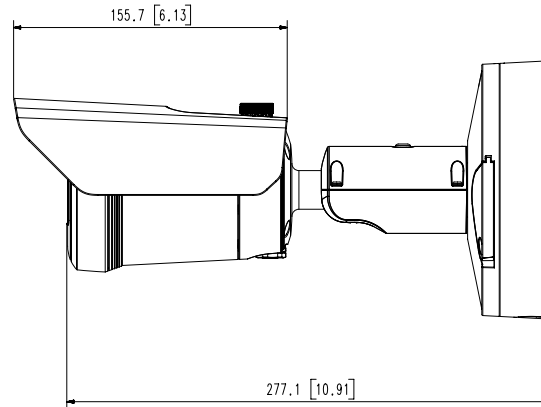

4	XNO-C6083R	'21.09.24
3	XNO-C7083R	'21.09.24
2	XNO-C8083R	'21.09.24
1	XNO-C9083R	'21.09.24
No.	MODEL NAME	DATE

Unit:mm[inch] SCALE:1/2 © Hanwha Techwin

A2

© Hanwha Techwin Co.,Ltd. All rights reserved.