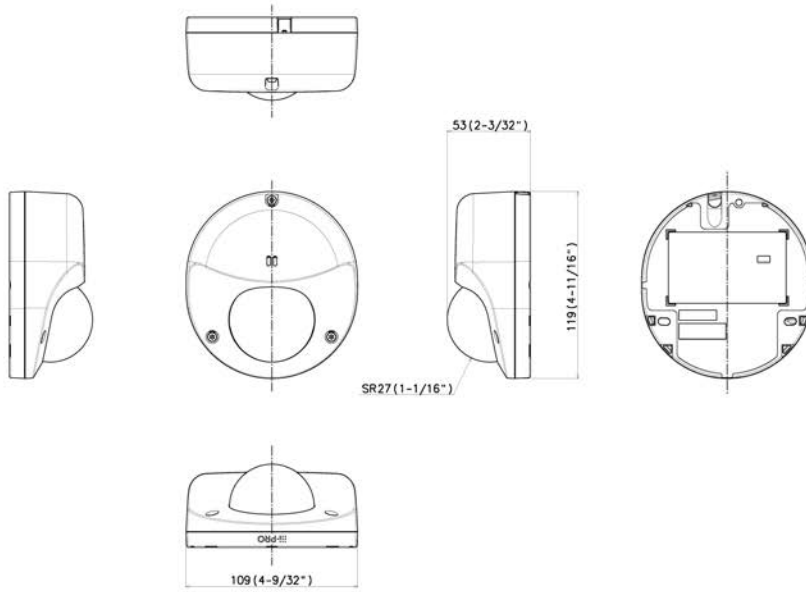

WV-QJB500-W
Mount Bracket

WV-QJB502A-W
Mount Bracket

WV-QPL500-W
Mount Bracket

WV-QWL500-W
Mount Bracket

APPEARANCE

Mass : Approx. 550 g [1.21 lbs]